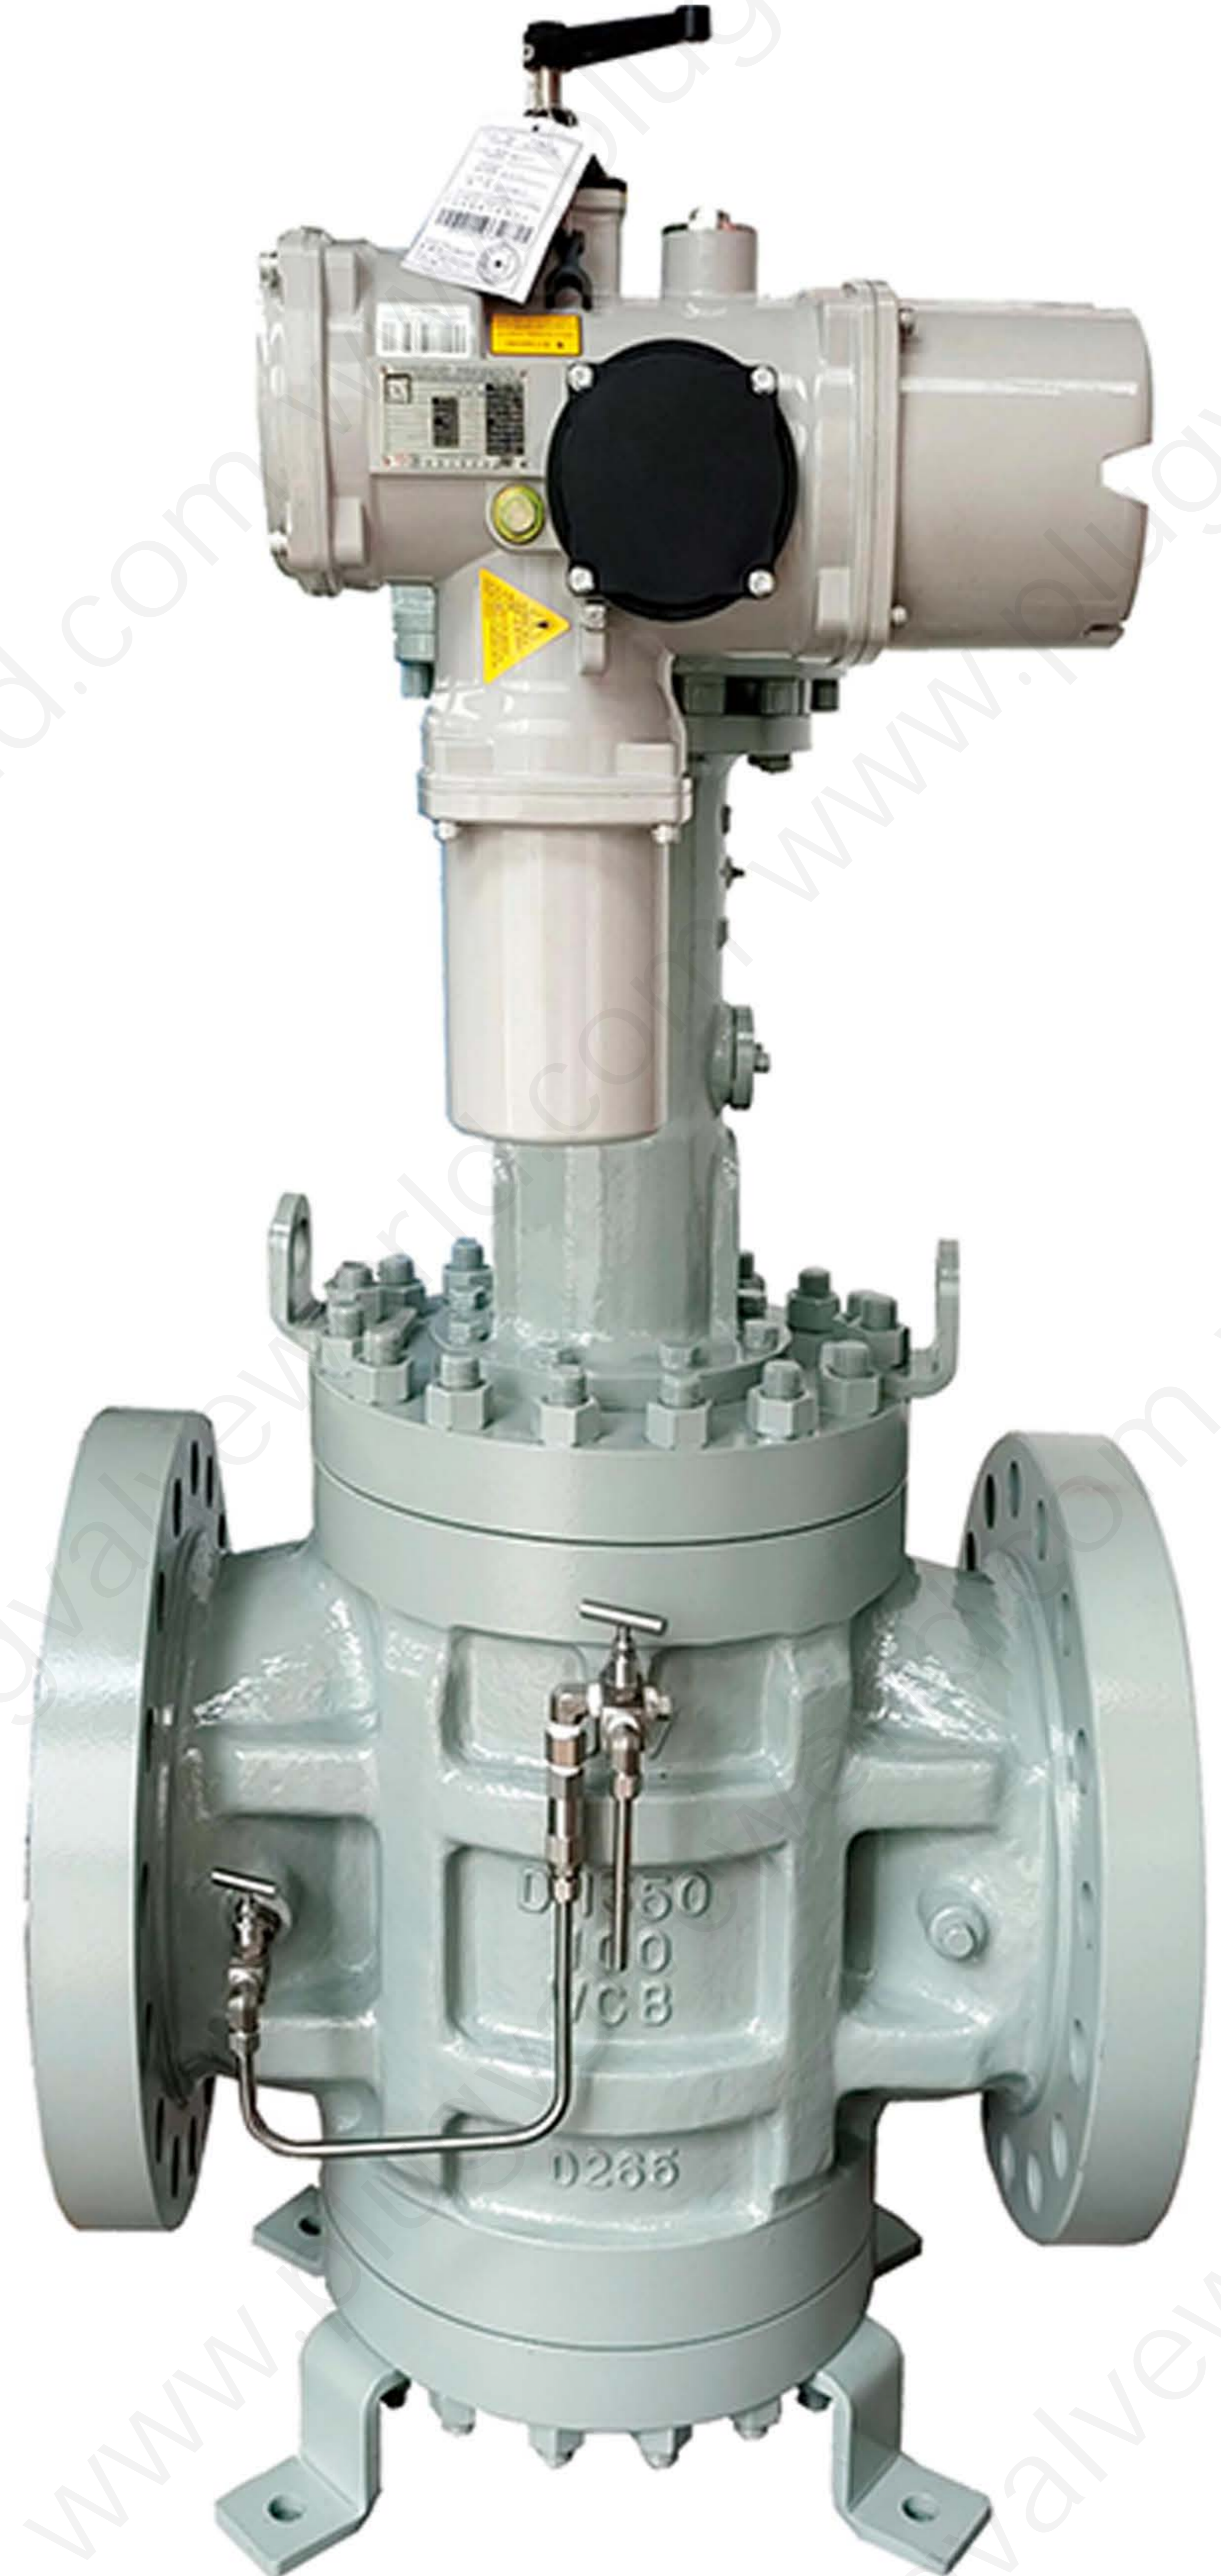

ZZJG VALVE MORE VALUE

01 SOFT SEAL PLUG VALVE

Sleeve Plug Valve

Full Port Sleeve Plug Valve

Lined Plug Valve

Jacketed Plug Valve

02 METAL SEAL PLUG

Inverted Lubricated Pressure Balance Plug Valve

Full Bore Inverted Lubricated Pressure Balance Plug Valve

Forged Pressure Balance Plug Valve

Forged Pressure Balance Plug Valve

03 DOUBLE BLOCK AND BLEED PLUG VALVE

Double Block and Bleed Plug Valve
(Reduced Bore)

Double Block and Bleed Plug Valve
(Full Bore)

04 OTHER PLUG VALVE

Eccentric Plug Valve

Lifting Plug Valve

Double (Single) Flush Plug Valve

3 Way Plug Valve

4 Way Plug Valve

4 Way Sleeve Bronze Plug Valve