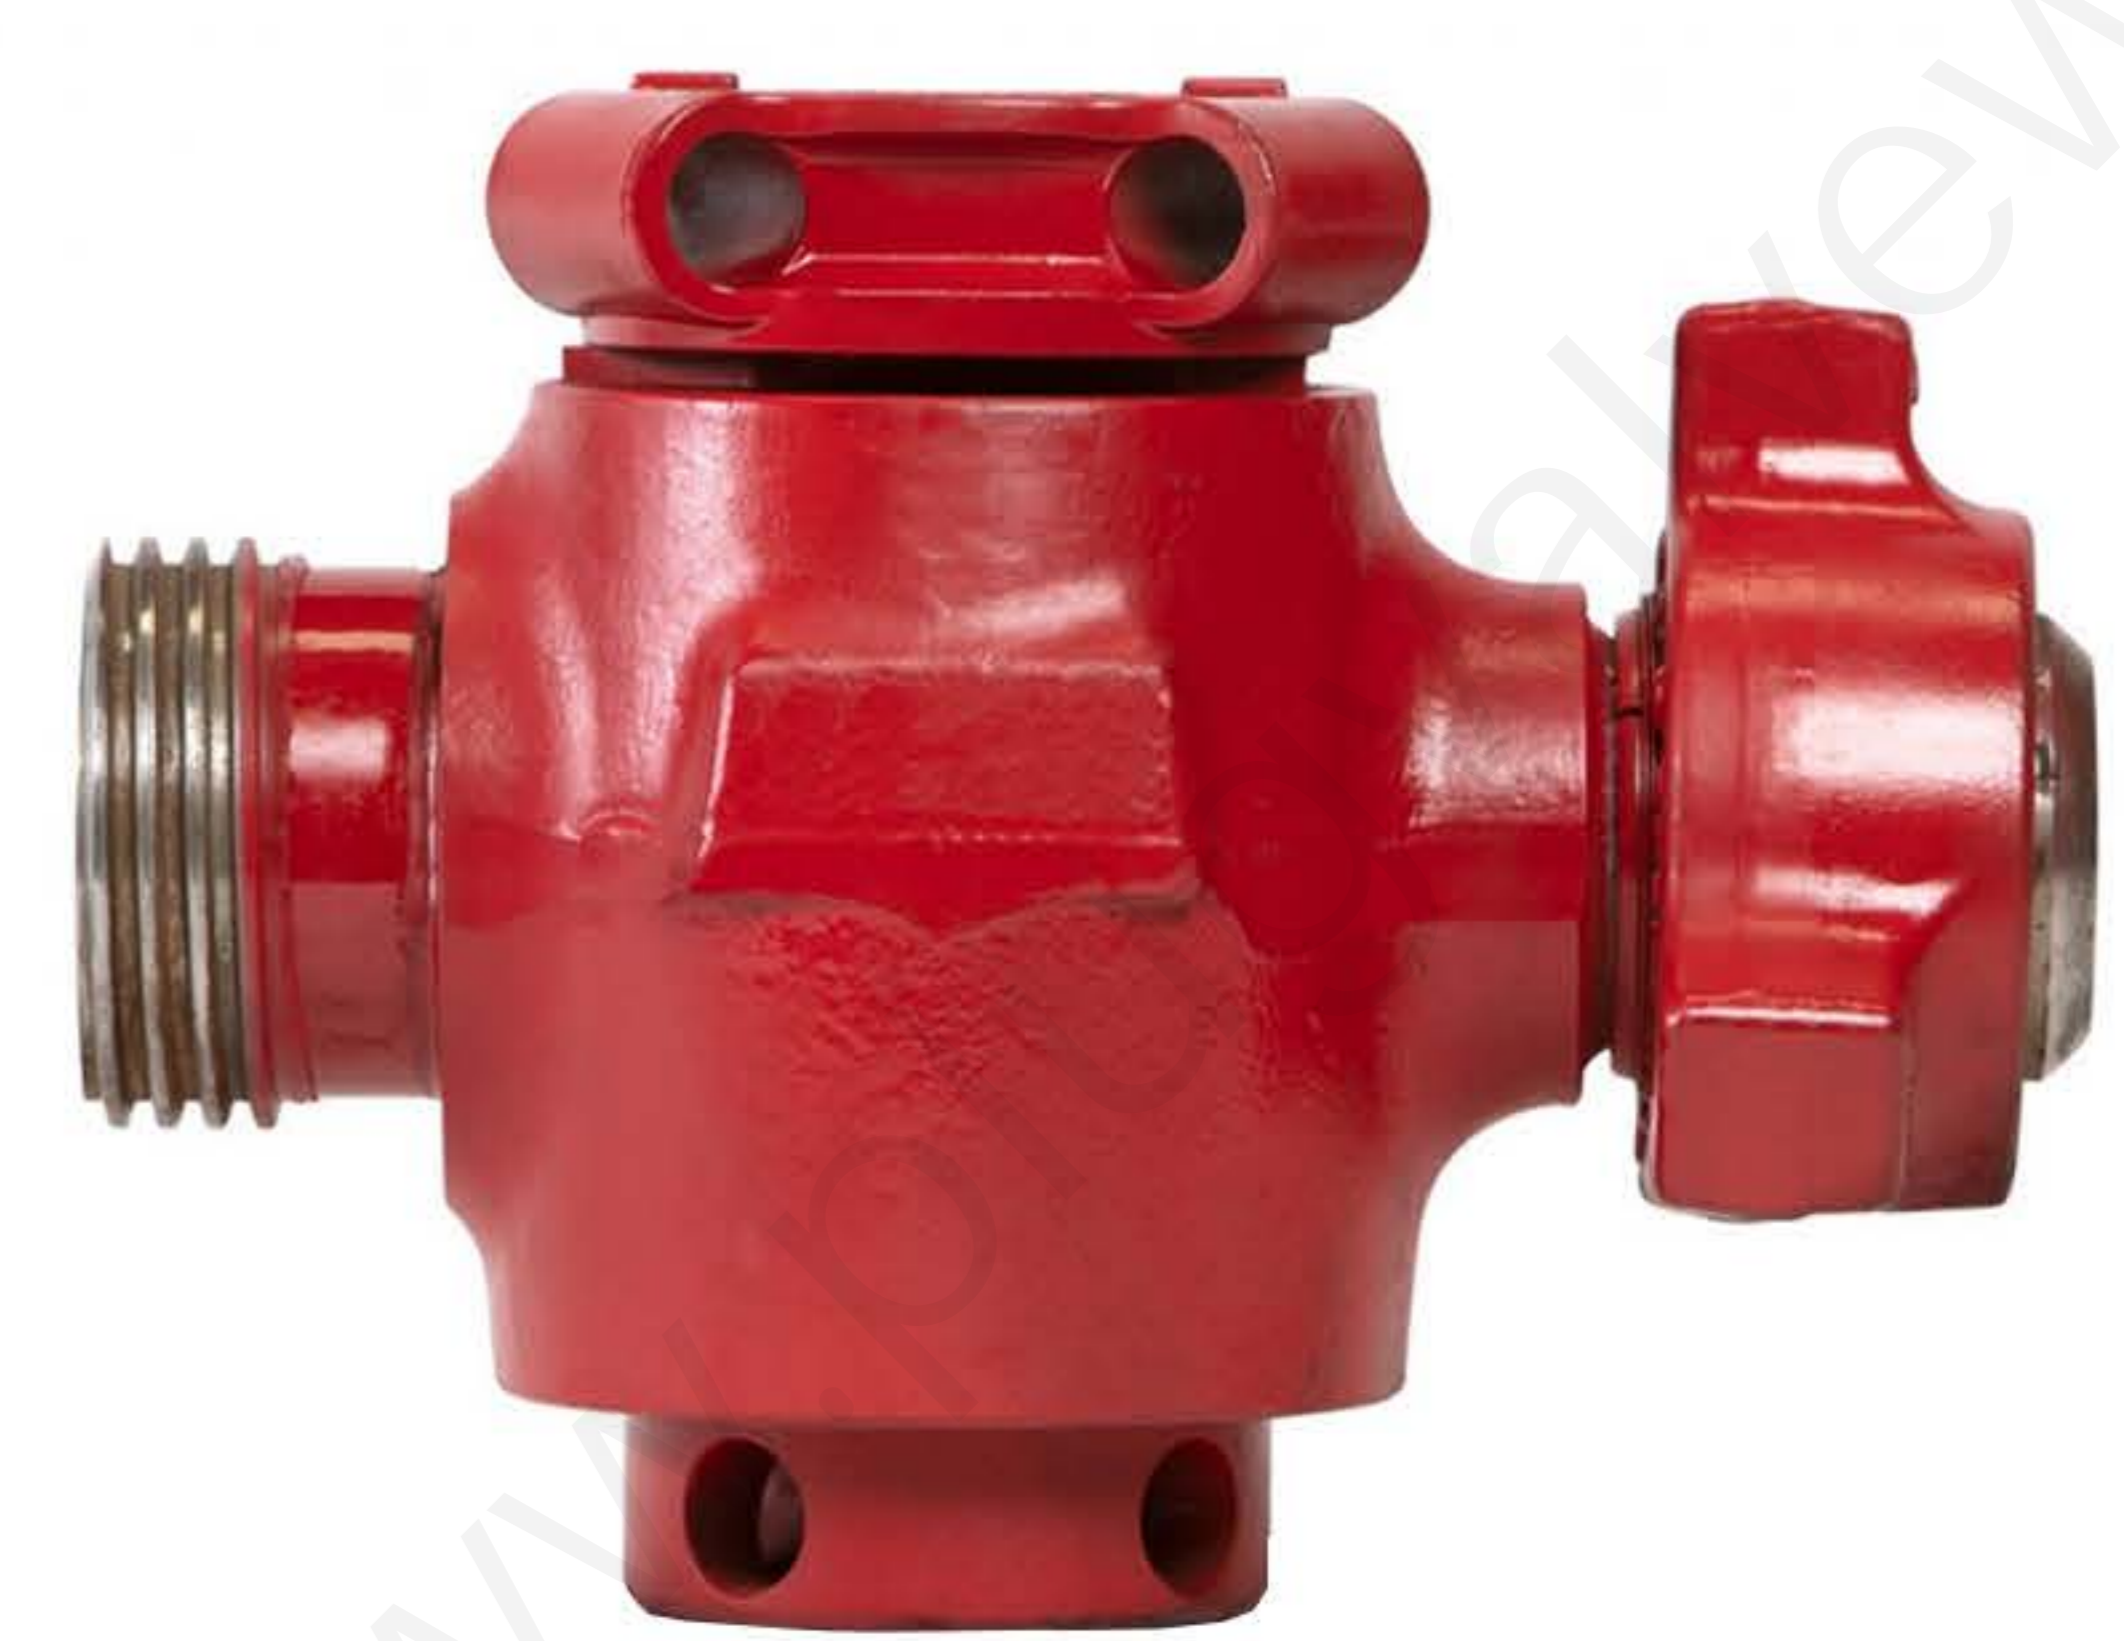

High Pressure Plug Valve