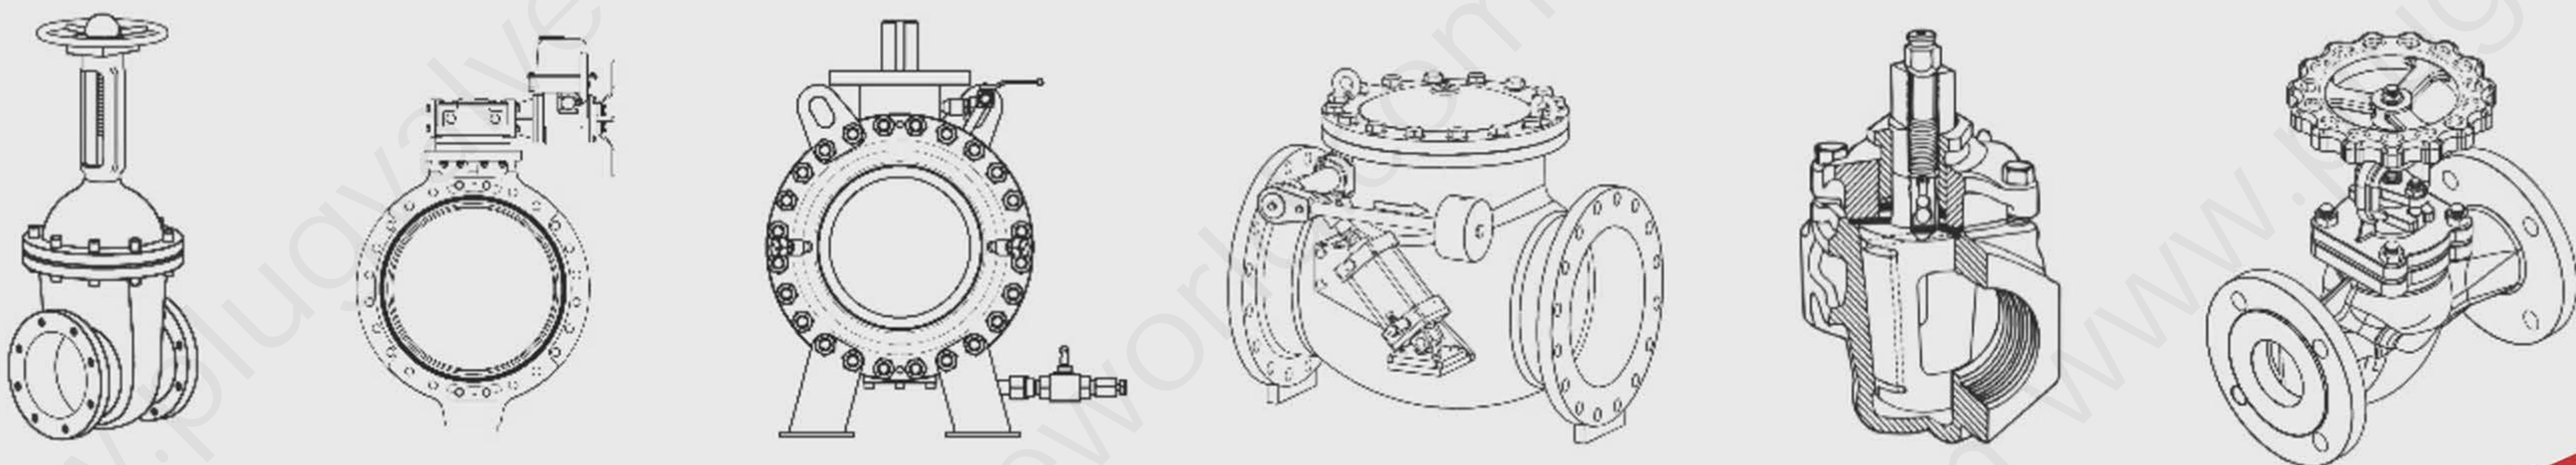

ZZJG VALVE

ZHENGZHOU JINGGONG TECHNOLOGY CO., LTD.

TOTAL SOLUTIONS FOR FLOW SYSTEM

ABOUT US

Zhengzhou Jingong Technology Co, Ltd. is located in Zhengzhou City, Henan Province. It is a high-tech enterprise integrating design, manufacture, sales and service. Founded in 1981, after more than 40 years of development, it has become a professional valve factory with a registered capital of 103,18 million RMB and area of 36,000 m.

- **Certifications:** ISO 9001, ISO14001, ISO45001, API, TS Special Equipment License, CE, EAC, SGS, WRAS, SIL, Utility Model Patent Certificates, etc.
- **Main Products:** 0.25-100MPa, DN25-4000, soft/metal seal butterfly valves, plug valves, ball valves, gate valves, globe valves, check valves, etc.
- **Standard:** ANSI, API, DIN, EAC, JIS, CE, ISO, EN, GB
- **Application:** Water engineering, Electric power, Petroleum, Natural gas, Chemical industry, Petrochemical industry, Heating, Pharmaceuticals, Metallurgy, etc.

ZZJG VALVE MORE VALUE

01 SOFT SEAL PLUG VALVE

Sleeve Plug Valve

Full Port Sleeve Plug Valve

Lined Plug Valve

Jacketed Plug Valve

02 METAL SEAL PLUG

Inverted Lubricated Pressure Balance Plug Valve

Double Block and Bleed Plug Valve
(Full Bore)

04 OTHER PLUG VALVE

Eccentric Plug Valve

Lifting Plug Valve

Double (Single) Flush Plug Valve

3 Way Plug Valve

4 Way Plug Valve

4 Way Sleeve Bronze Plug Valve